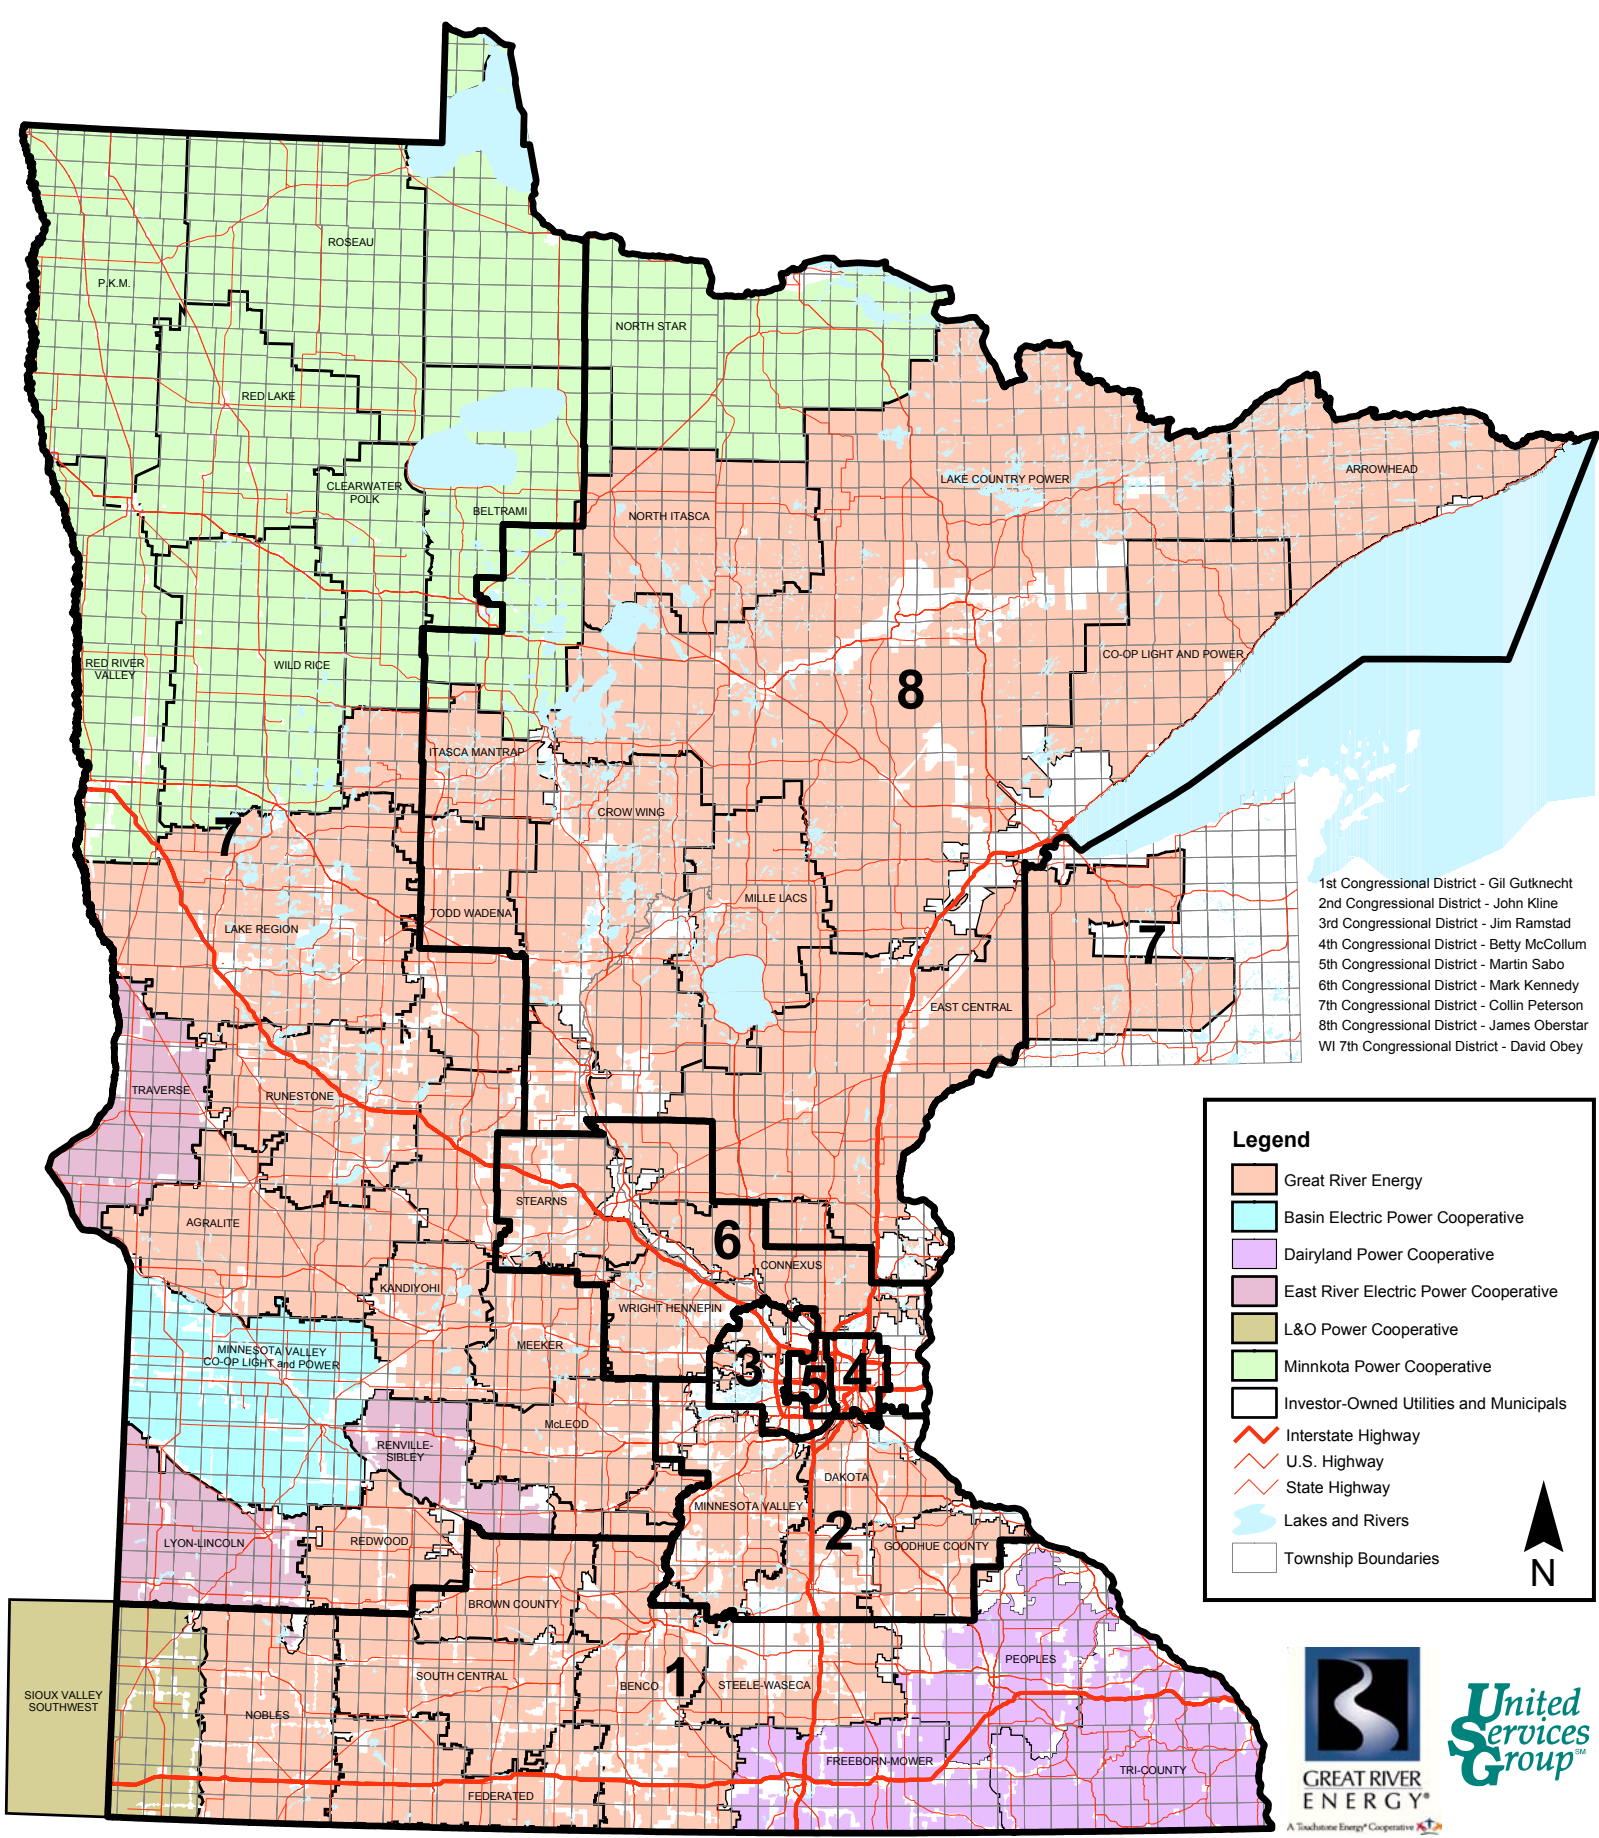

Minnesota Congressional Districts

with Electric Cooperatives and Power Suppliers

- 1st Congressional District - Gil Gutknecht
- 2nd Congressional District - John Kline
- 3rd Congressional District - Jim Ramstad
- 4th Congressional District - Betty McCollum
- 5th Congressional District - Martin Sabo
- 6th Congressional District - Mark Kennedy
- 7th Congressional District - Collin Peterson
- 8th Congressional District - James Oberstar
- WI 7th Congressional District - David Obey

Legend

- Great River Energy
- Basin Electric Power Cooperative
- Dairyland Power Cooperative
- East River Electric Power Cooperative
- L&O Power Cooperative
- Minnkota Power Cooperative
- Investor-Owned Utilities and Municipals
- Interstate Highway
- U.S. Highway
- State Highway
- Lakes and Rivers
- Township Boundaries

A Touchstone Energy Cooperative