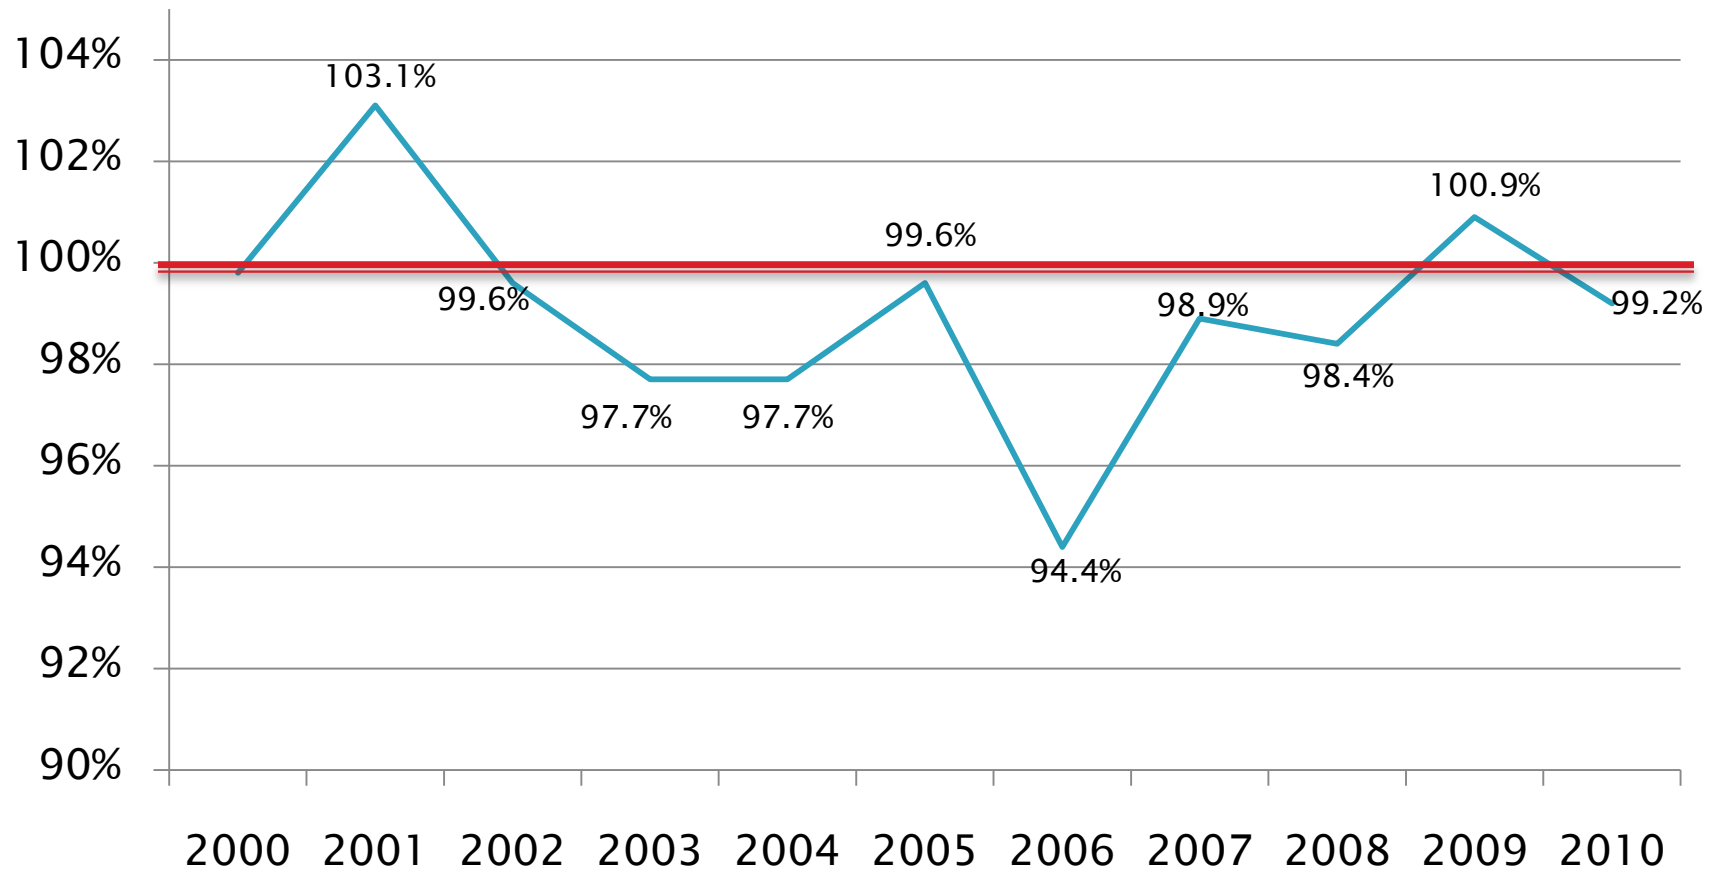

Founded by Cooperatives for Cooperatives

AM Best Downgrades 2011 Commercial Insurance outlook to Negative

▶ *Posted On: Jan. 10, 2011 11:19 AM CST*

A.M. Best Co. Inc. has revised its 2011 outlook on the commercial insurance industry from stable to negative, citing soft pricing, competition and a smaller loss reserve cushion for insurers to tap.

100% Combined Ratio ... An “At-Cost” Insurance Product

Founded by Cooperatives for Cooperatives

Continued Member Economic Participation

Founded by Cooperatives for Cooperatives

Claims

(2006 thru 2010)

Founded by Cooperatives for Cooperatives