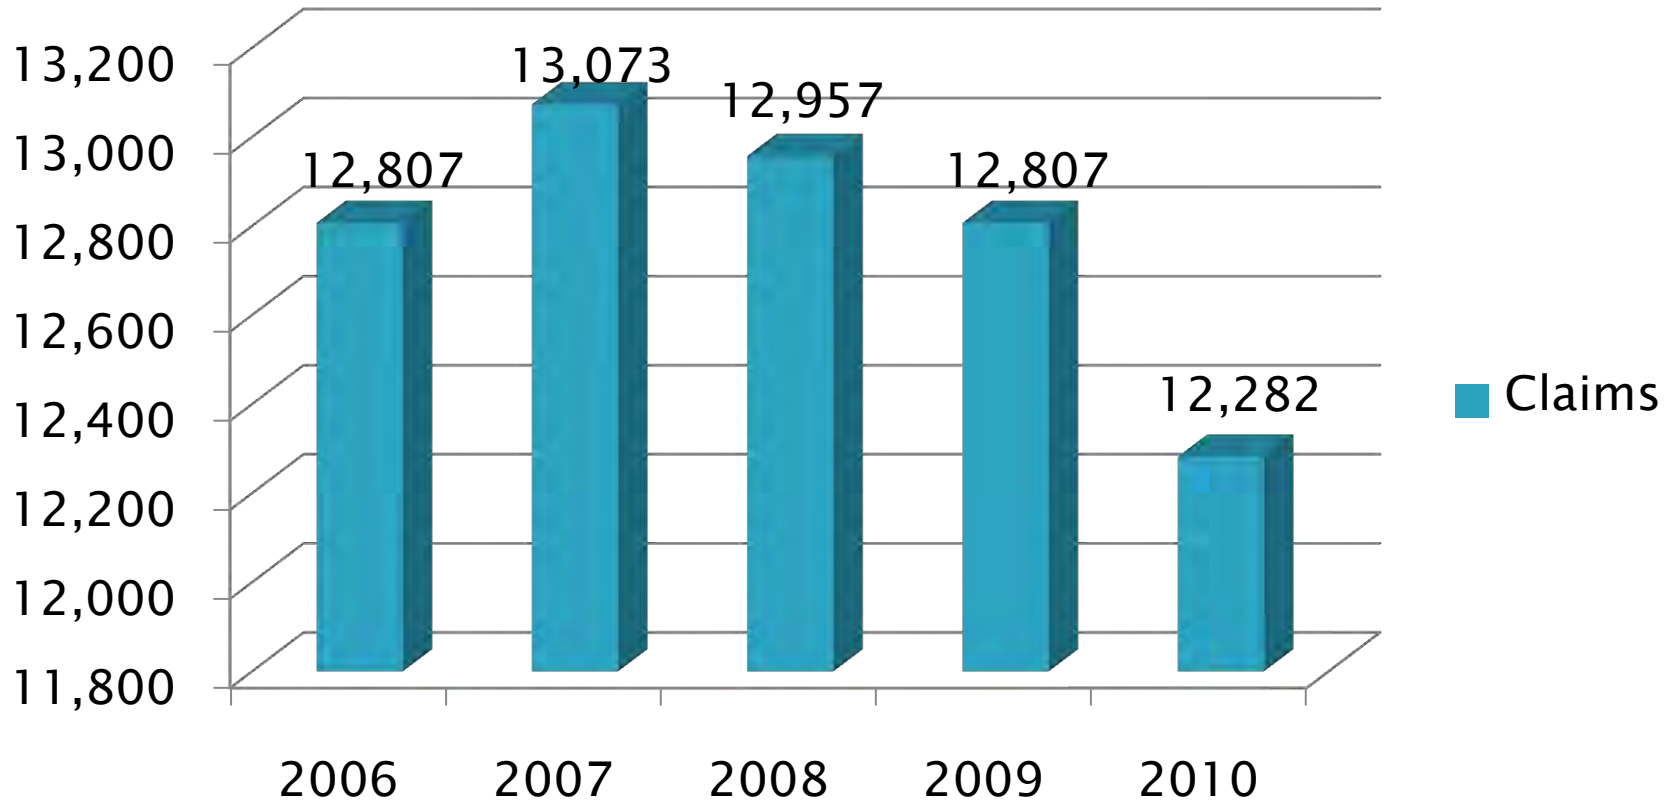

Founded by Cooperatives for Cooperatives

AM Best Downgrades 2011 Commercial Insurance outlook to Negative

▶ *Posted On: Jan. 10, 2011 11:19 AM CST*

A.M. Best Co. Inc. has revised its 2011 outlook on the commercial insurance industry from stable to negative, citing soft pricing, competition and a smaller loss reserve cushion for insurers to tap.

100% Combined Ratio ... An “At-Cost” Insurance Product

Founded by Cooperatives for Cooperatives

Continued Member Economic Participation

Founded by Cooperatives for Cooperatives

Claims

(2006 thru 2010)

Founded by Cooperatives for Cooperatives