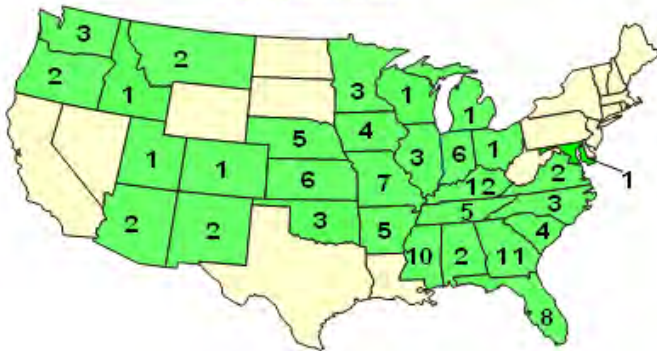

Causation	Contacts	Fatality
Contractor (Insured / 3rd Party)	36	6
Object in Overhead Line	14	5
Farm Equipment, Grain Auger, etc	4	3
Aircraft	6	4
Recreation Related Incidents	3	1
Truck, Equipment, Booms, etc.	14	1
Vehicle, Pole Strike	5	4
Underground dig-in, etc	6	1
Irrigation Systems	5	2
Downed or Low Lines	2	
Member Side of Service, Shock, etc	16	2
Cooper Theft	3	2
Attempt to Re-Connect Service	1	1
Misc, Report Only	3	

Founded by Cooperatives for Cooperatives