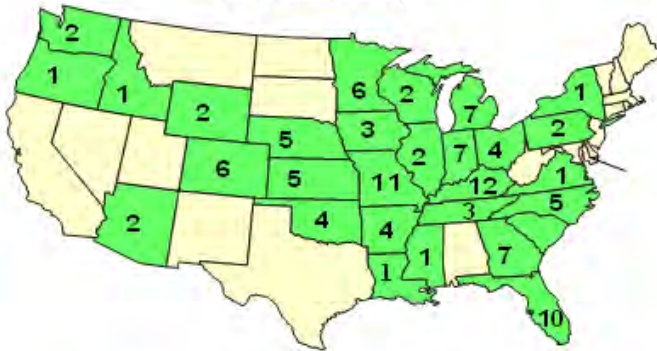

Public Electric Contacts

Public Electrical Contact Accidents

January 1 – December 31, 2010
118 Incidents

January 1 – December 31, 2009
117 Incidents