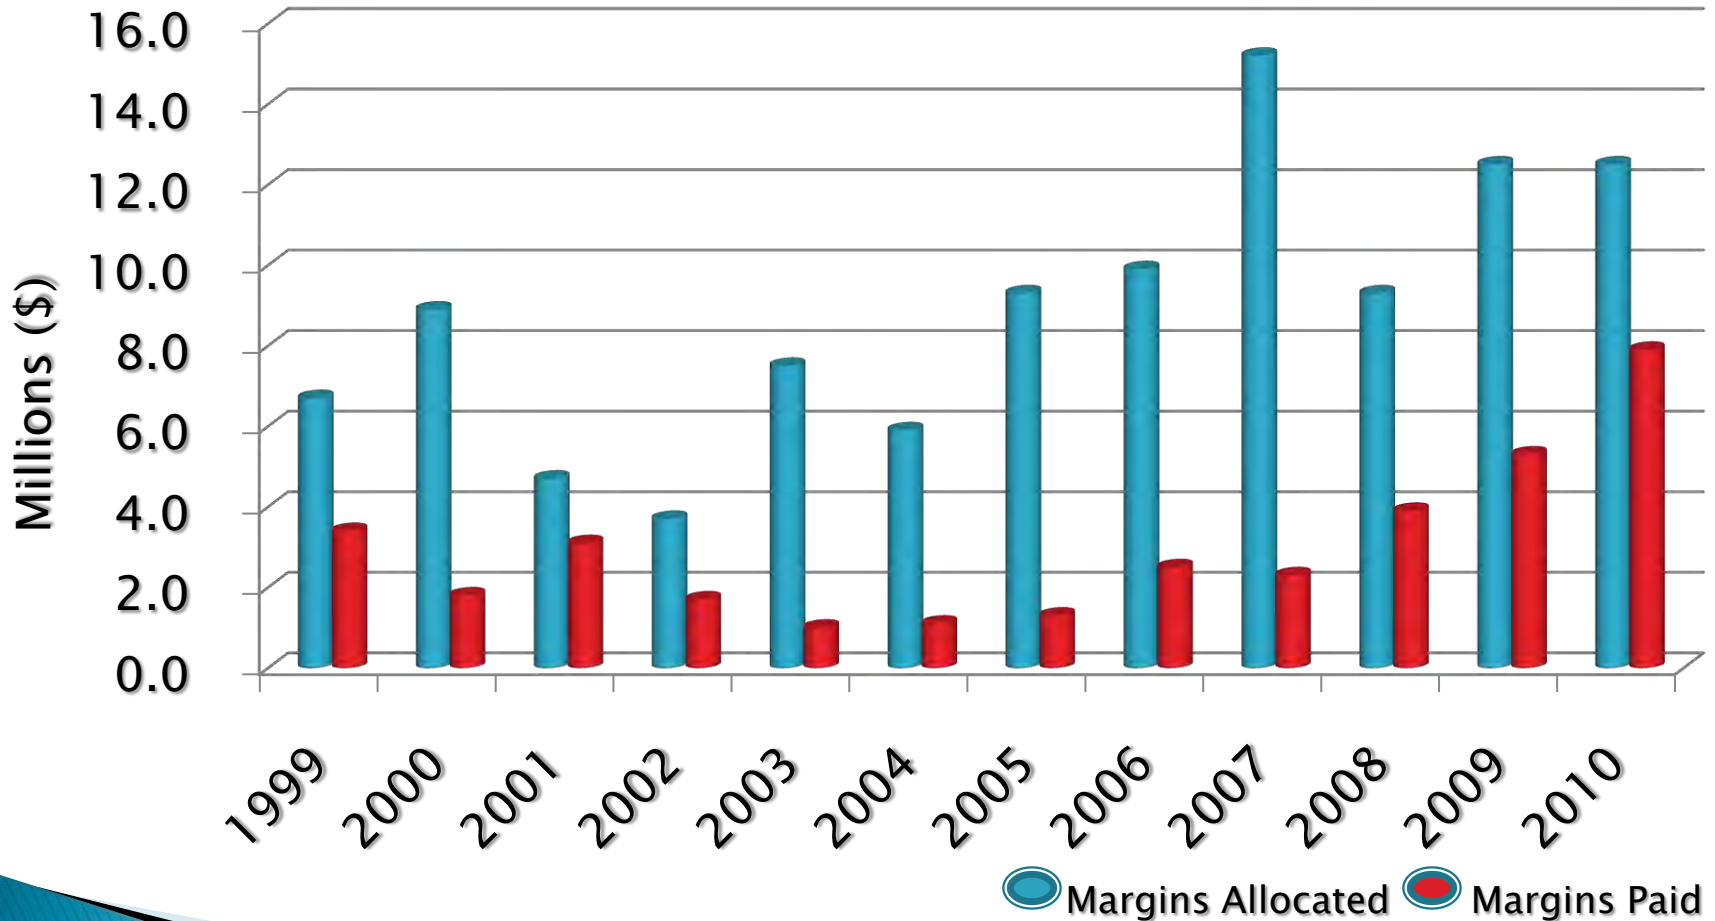

Founded by Cooperatives for Cooperatives

AM Best Downgrades 2011 Commercial Insurance outlook to Negative

▶ *Posted On: Jan. 10, 2011 11:19 AM CST*

A.M. Best Co. Inc. has revised its 2011 outlook on the commercial insurance industry from stable to negative, citing soft pricing, competition and a smaller loss reserve cushion for insurers to tap.

100% Combined Ratio ... An “At-Cost” Insurance Product

Founded by Cooperatives for Cooperatives

Continued Member Economic Participation

Founded by Cooperatives for Cooperatives

Claims

(2006 thru 2010)

Founded by Cooperatives for Cooperatives